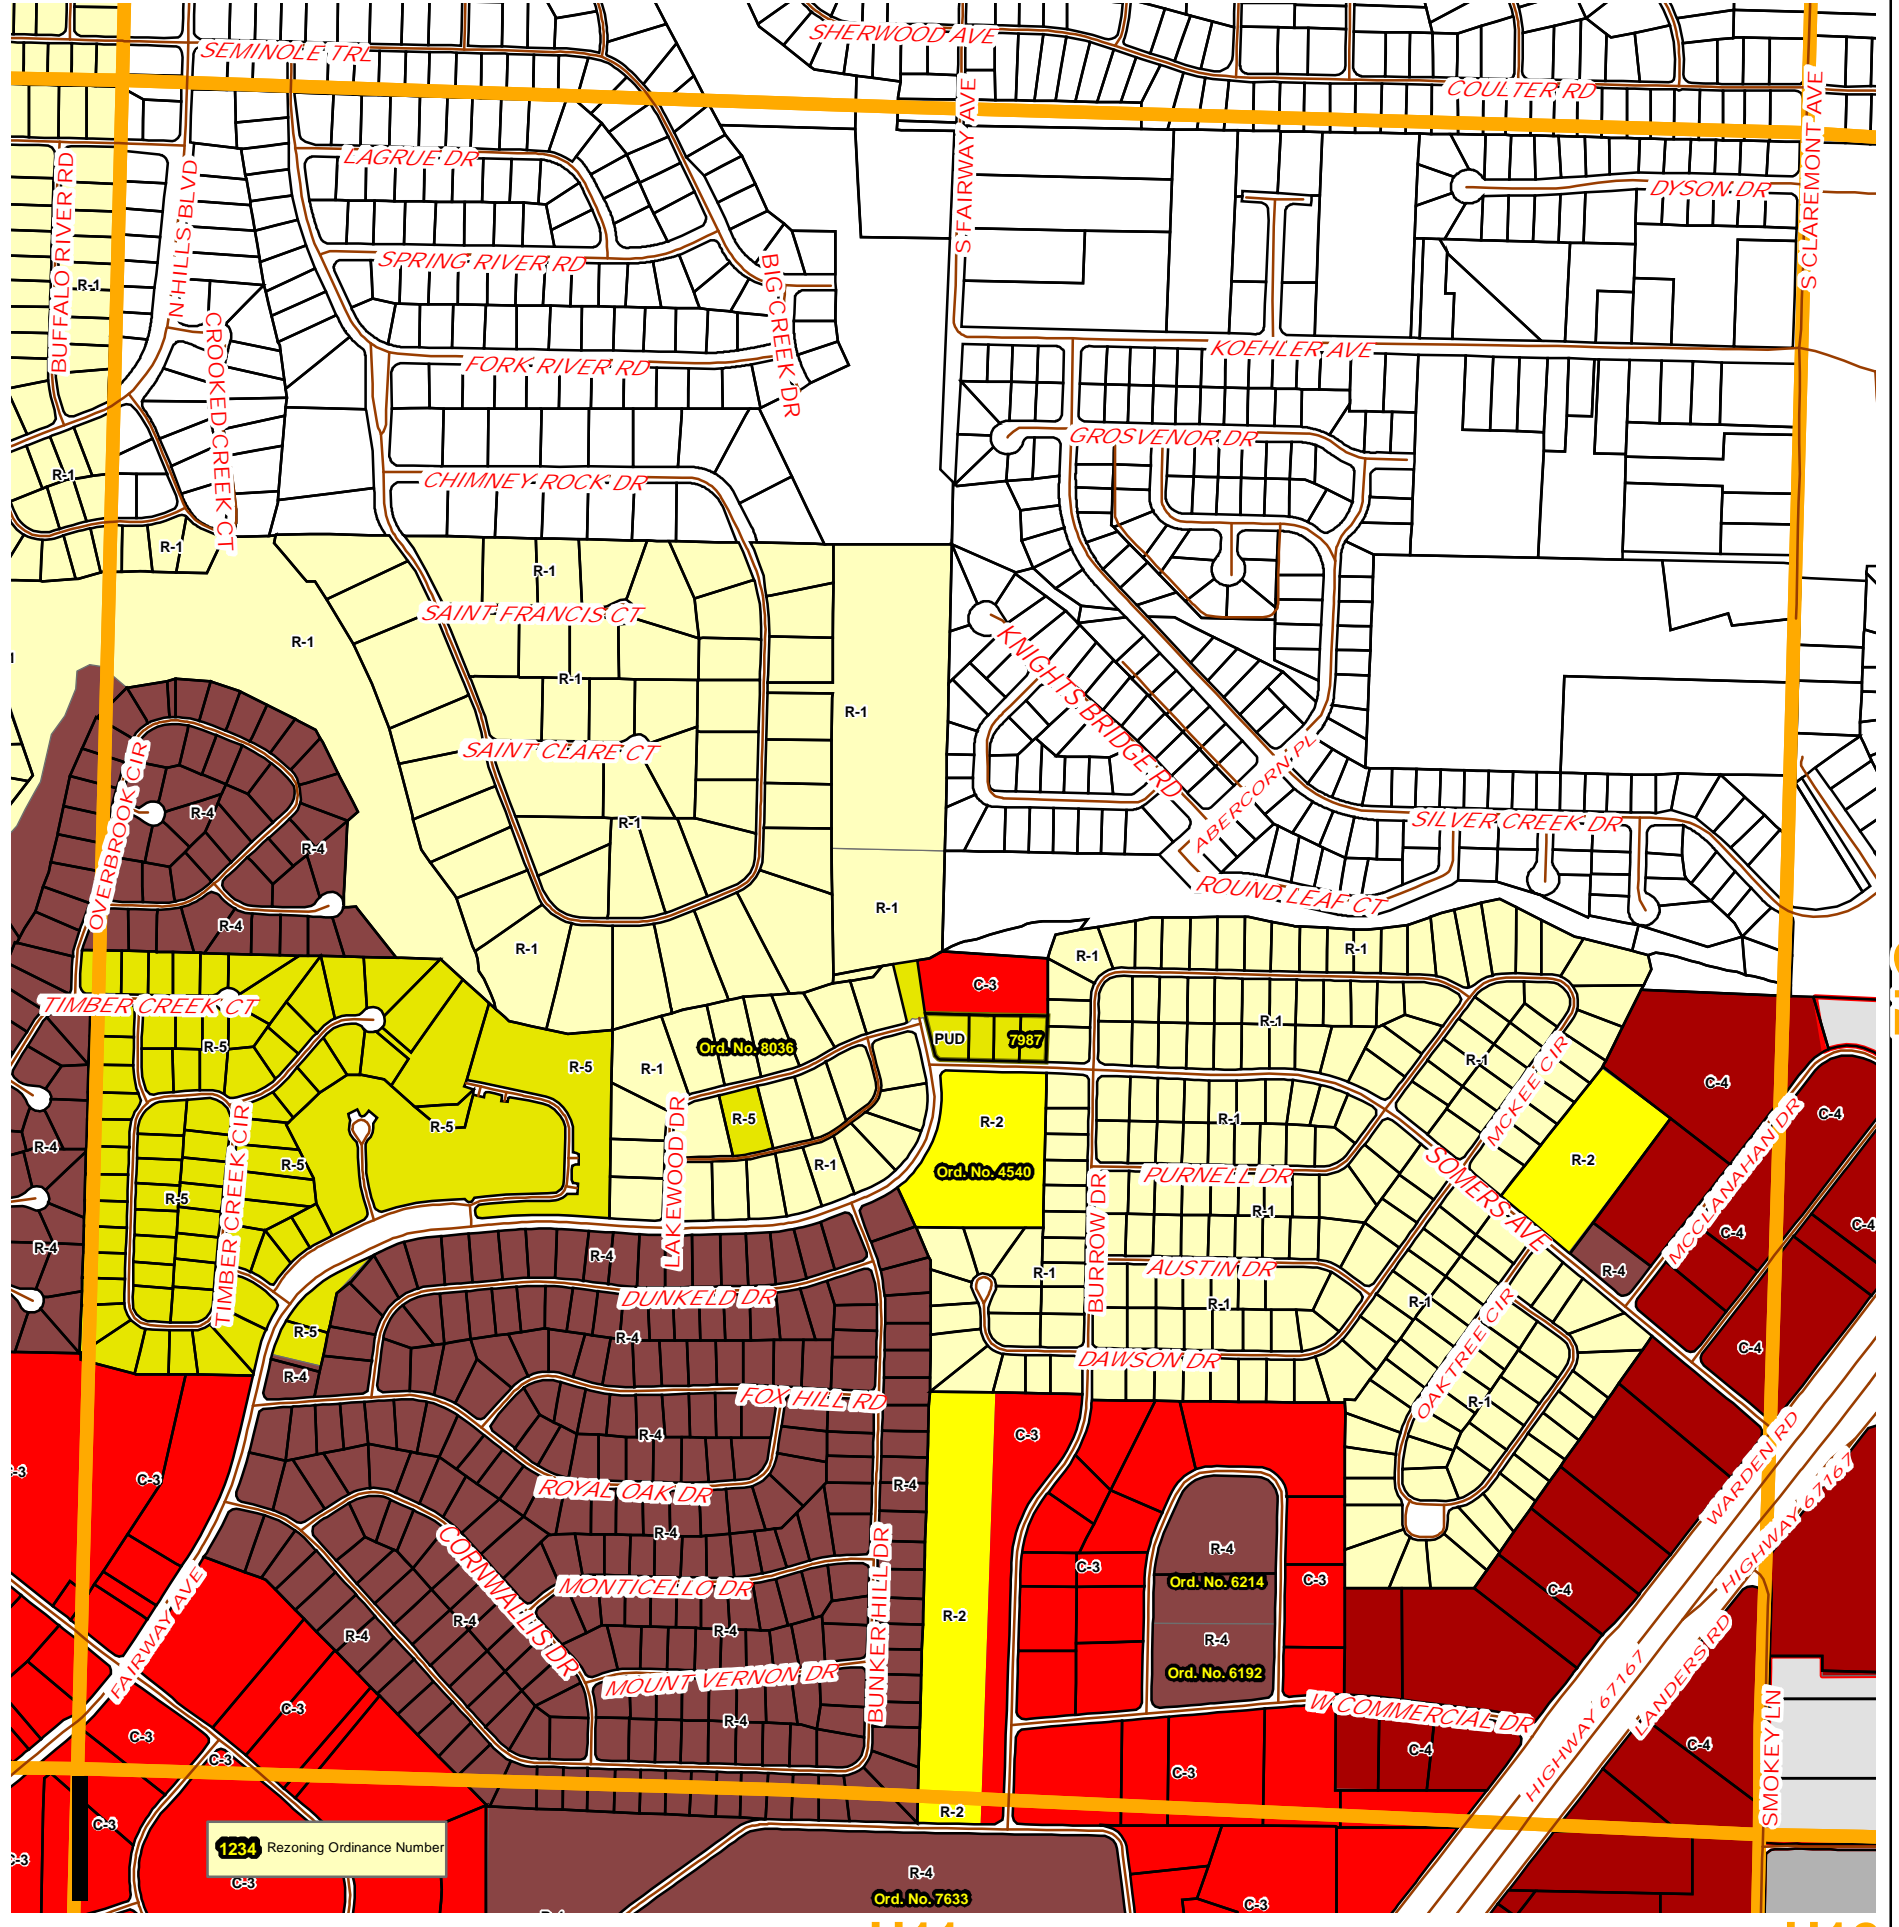

F10

G10

G12

H10

H11

H12

# North Little Rock, Arkansas Zoning Book

**G11**

Map updated on:

**Jan 07, 2008**